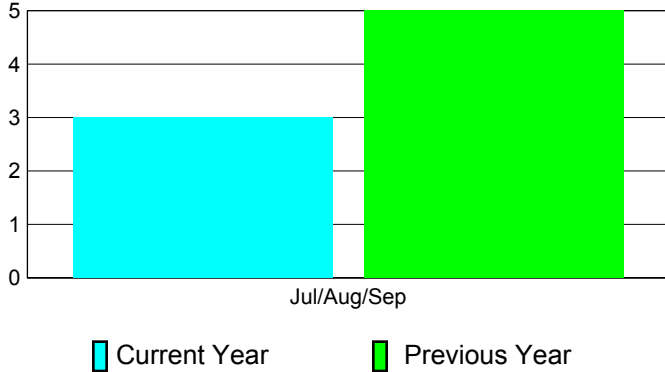

2011-2012 GMT Reports for District (or Undistricted) **District 322C2**

GMT: **SANGEETA JATIA**

Location: **INDIA**

GMT CA: **6**

CLUBS

**Club Results
2011-2012**

**Clubs
2010-2011**

Month	New Club Goal	Actual New Clubs	Actual Dropped Clubs	Gain/Loss of Clubs	Gain/Loss of Clubs
Jul/Aug/Sep		3	0	3	5
Totals		3	0	3	5

Club Results 2011-2012

Goal, New, Dropped, Gain/Loss

Comparison of Club Gain/Loss

Current Year Compared to the Previous Year

YTD Status Quo Clubs 2011-2012

Status Quo Clubs Compared to Status Quo Members

MEMBERSHIP