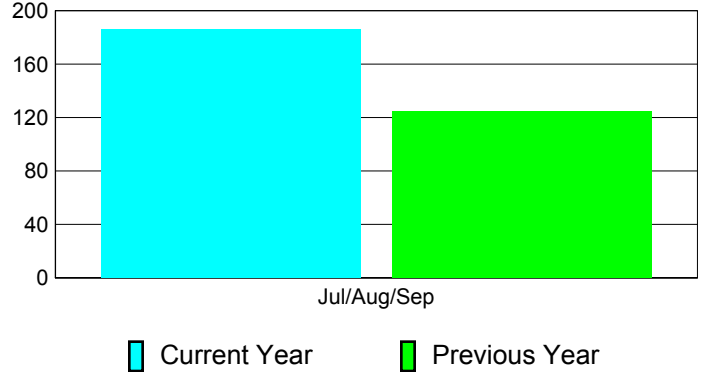

Comparison of Membership Gain/Loss

Current Year Compared to the Previous Year