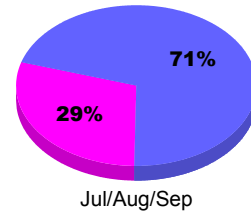

**Membership Results
2011-2012**

**Membership
2010-2011**

Month	Net Memb Goal	Actual New Memb	Actual Dropped Memb	Gain/Loss of Memb	Gain/Loss of Memb
Jul/Aug/Sep		218	-32	186	125
Totals		218	-32	186	125

Membership Results 2011-2012

Goal, New, Dropped, Gain/Loss

Comparison of Membership Gain/Loss

Current Year Compared to the Previous Year

Gender Comparison 2011-2012

Male Female