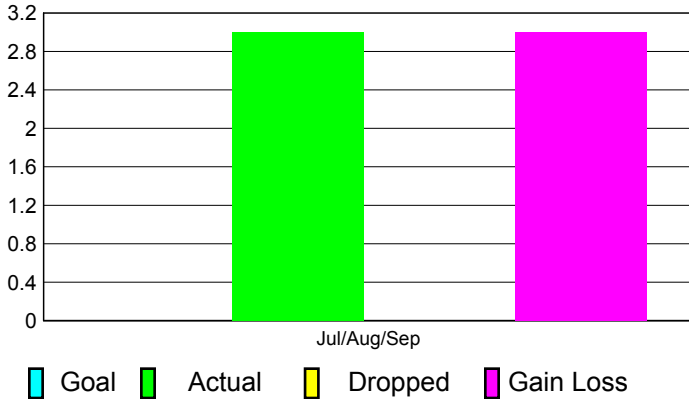

2011-2012 GMT Reports for District (or Undistricted) **District 322C2**

GMT: **SANGEETA JATIA**

Location: **INDIA**

GMT CA: **6**

CLUBS

**Club Results
2011-2012**

**Clubs
2010-2011**

Month	New Club Goal	Actual New Clubs	Actual Dropped Clubs	Gain/Loss of Clubs	Gain/Loss of Clubs
Jul/Aug/Sep		3	0	3	5
Totals		3	0	3	5

Club Results 2011-2012

Goal, New, Dropped, Gain/Loss

Comparison of Club Gain/Loss

Current Year Compared to the Previous Year

YTD Status Quo Clubs 2011-2012

Status Quo Clubs Compared to Status Quo Members

MEMBERSHIP