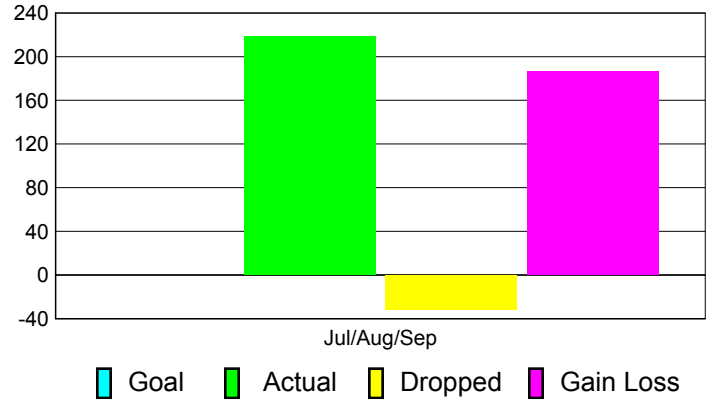

Membership Results 2011-2012

Goal, New, Dropped, Gain/Loss